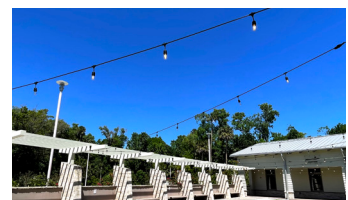

20 60" (5') Round Tables (Seats 6 - 8)

RENTAL EQUIPMENT

CICI AND HYATT BROWN MUSEUM OF ART

10 30" x 40" High-top Cocktail Tables

1 60" Half-moon Sweetheart Table

2 Projectors/Screens

5 Strands of Market Lights + Install \$400.00 Fee
*Only available in event space or courtyard