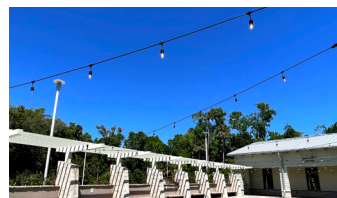

### CICI AND HYATT BROWN MUSEUM OF ART

10 30" x 40" High-top Cocktail Tables

1 60" Half-moon Sweetheart Table

2 Mounted Projectors/Screens in Education Root and Board Room

8 Strands of Market Lights + Install  
 \$800 - Courtyard  
 \$500 - Event Space  
 \$400 - Permanent Gallery  
 \$1,200 - Courtyard and Event Space