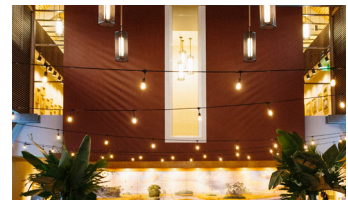

RENTAL EQUIPMENT

CICI AND HYATT BROWN MUSEUM OF ART

10 30" x 40" High-top Cocktail Tables

1 60" Half-moon Sweetheart Table

2 Mounted Projectors/Screens in Education Root and Board Room

8 Strands of Market Lights + Install
$800 - Courtyard
$500 - Event Space
$400 - Permanent Gallery
$1,200 - Courtyard and Event Space