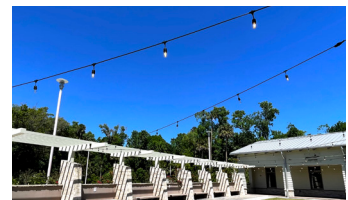

RENTAL EQUIPMENT

CICI AND HYATT BROWN MUSEUM OF ART

10 30" x 40" High-top Cocktail Tables

1 60" Half-moon Sweetheart Table

2 Mounted Projectors/Screens in Education Root and Board Room

8 Strands of Market Lights + Install
$800 - Courtyard
$500 - Event Space
$400 - Permanent Gallery
$1,200 - Courtyard and Event Space